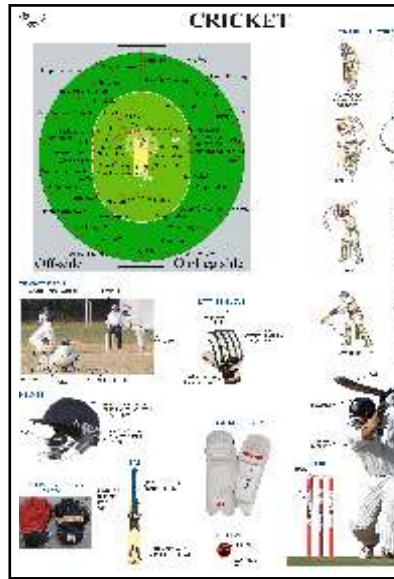

Size 50x 65 cms. Laminated and Attached with Durable Strips
 Size 75x 100 cms. Laminated & Attached with Rollers

Size 50x 65 cms. Laminated & Framed on NU-Wood Board

Sports (9) Charts

- DS 1. Athletics
- DS 2. Baseball
- DS 3. Basketball
- DS 4. Cricket
- DS 5. Football
- DS 6. Hockey
- DS 7. Racket Sports
- DS 8. Soccer
- DS 9. Volleyball

50x 65 cms.

75x 100 cms.

ask for you Customised special I y

Sports personalities & customised designs (special I y for you)

Size 30x 45 cms. Laminated & Framed on NU-Wood Board
 Size 75x 100 cms. Laminated & Attached with Rollers

Size 50x 65 cms. Laminated & Framed on NU-Wood Board

SPORTS PERSONALITIES

1. Sania Mirza
2. Saina Nehwal
3. Sachin Tendulkar
4. Pankaj Advani
5. P.T. Usha
6. Viswanathan Anand
7. Major Dhyan Chand
8. Baichung Bhutia
9. Mary Kom
10. Milkha Singh
11. MS Dhoni