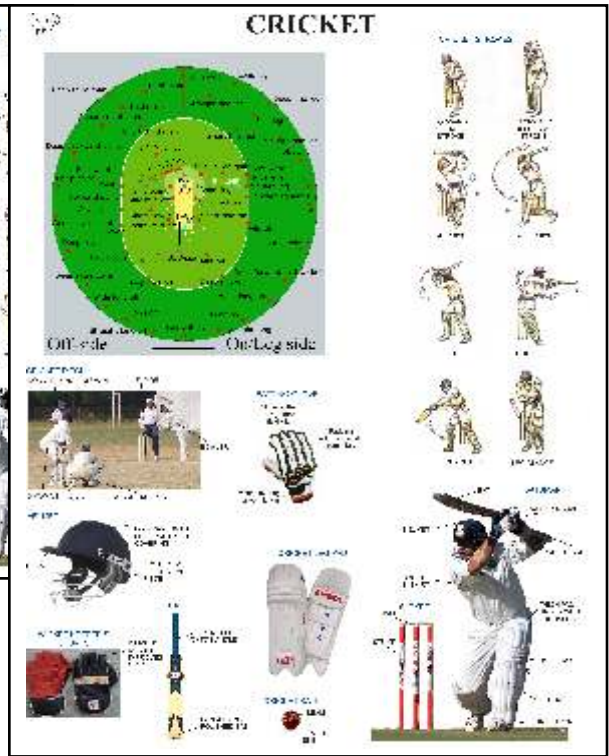

Size 50x 65 cms. Laminated and Attached with Durable Strips
 Size 75x 100 cms. Laminated & Attached with Rollers

Size 50x 65 cms. Laminated & Framed on NU-Wood Board

Sports (9) Charts

- DS 1. Athletics
- DS 2. Baseball
- DS 3. Basketball
- DS 4. Cricket
- DS 5. Football
- DS 6. Hockey
- DS 7. Racket Sports
- DS 8. Soccer
- DS 9. Volleyball

50x 65 cms.

75x 100 cms.

ask for you Customised special I y

Sports personalities & customised designs (special I y for you)

Size 30x 45 cms. Laminated & Framed on NU-Wood Board
 Size 75x 100 cms. Laminated & Attached with Rollers

Size 50x 65 cms. Laminated & Framed on NU-Wood Board

SPORTS PERSONALITIES

1. Sania Mirza
2. Saina Nehwal
3. Sachin Tendulkar
4. Pankaj Advani
5. P.T. Usha
6. Viswanathan Anand
7. Major Dhyan Chand
8. Baichung Bhutia
9. Mary Kom
10. Milkha Singh
11. MS Dhoni