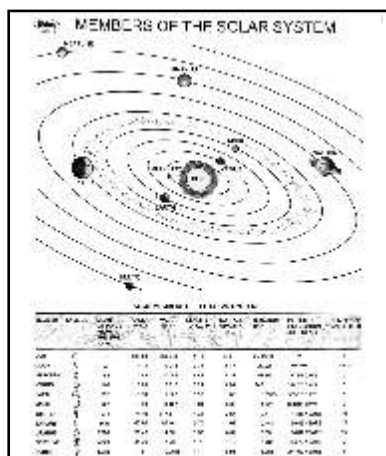

GEOGRAPHY CHARTS & MODELS

Dbios

Geography- TOTAL 17 Charts

size 75x100cms. on White Raxine

- CH 531 Life cycle of Rock
- CH 532 Volcano & its types
- CH 533 Weathering & Erosion
- CH 534 Formation of Himalayas
- CH 535 Earthquakes
- CH 536 Glaciers
- CH 537 Development of River
- CH 538 Structure of earth
- CH 539 Geological time scale
- CH 540 Life cycle of Sun
- CH 56 Ozone Layer
- CH 57 Green House Effect
- CH 58 Seasons*
- CH 60 Water Cycle*
- CH 62 Carbon Cycle*
- CH 1095 Solar System
- CH 1096 Solar & Lunar Eclipse
- CH 1097 Galaxies

Geography Laminated Charts

Size 50x 65 cms. Laminated and Attached with Durable Strips
Size 50x 65 cms. Laminated & Framed on NU-Wood Board

- DG 1. Galaxies
- DG 2. Stars
- DG 3. Solar System
- DG 4. Sun & Moon
- DG 5. Planets
- DG 6. Pre Historic earth
- DG 7. Formation of the Himalayas
- DG 8. Dinosaurs
- DG 9. Minerals
- DG 10. Volcanoes
- DG 11. Formation of coal
- DG 12. Glaciers
- DG 13. Development of River
- DG 14. Green House Effect
- DG 15. Ozone Hole
- DG 16. Earth's Coordinates and Map Projections
- DG 17. Earthquake
- DG 18. Structure of Earth.
- DG 19. Seasons of The Year
- DG 20. Vegetation and Biosphere

*These Charts Are On Black Raxine

Geography Charts size 75x100cms. on White Raxine