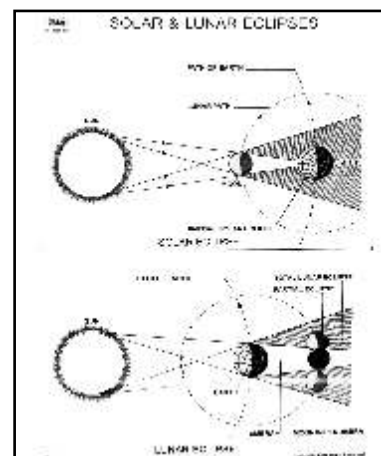

GEOGRAPHY CHARTS & MODELS

Dbios

Geography- TOTAL 17 Charts

size 75x100cms. on White Raxine

- CH 531 Life cycle of Rock
- CH 532 Volcano & its types
- CH 533 Weathering & Erosion
- CH 534 Formation of Himalayas
- CH 535 Earthquakes
- CH 536 Glaciers
- CH 537 Development of River
- CH 538 Structure of earth
- CH 539 Geological time scale
- CH 540 Life cycle of Sun
- CH 56 Ozone Layer
- CH 57 Green House Effect
- CH 58 Seasons*
- CH 60 Water Cycle*
- CH 62 Carbon Cycle*
- CH 1095 Solar System
- CH 1096 Solar & Lunar Eclipse
- CH 1097 Galaxies

Geography Laminated Charts

Size 50x 65 cms. Laminated and Attached with Durable Strips
Size 50x 65 cms. Laminated & Framed on NU-Wood Board

- DG 1. Galaxies
- DG 2. Stars
- DG 3. Solar System
- DG 4. Sun & Moon
- DG 5. Planets
- DG 6. Pre Historic earth
- DG 7. Formation of the Himalayas
- DG 8. Dinosaurs
- DG 9. Minerals
- DG 10. Volcanoes
- DG 11. Formation of coal
- DG 12. Glaciers
- DG 13. Development of River
- DG 14. Green House Effect
- DG 15. Ozone Hole
- DG 16. Earth's Coordinates and Map Projections
- DG 17. Earthquake
- DG 18. Structure of Earth.
- DG 19. Seasons of The Year
- DG 20. Vegetation and Biosphere

*These Charts Are On Black Raxine

Geography Charts size 75x100cms. on White Raxine