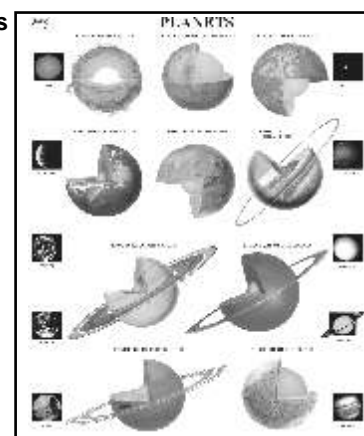

GEOGRAPHY CHARTS & MODELS

Dbios

Geography- TOTAL 17 Charts

size 75x100cms. on White Raxine

- CH 531 Life cycle of Rock
- CH 532 Volcano & its types
- CH 533 Weathering & Erosion
- CH 534 Formation of Himalayas
- CH 535 Earthquakes
- CH 536 Glaciers
- CH 537 Development of River
- CH 538 Structure of earth
- CH 539 Geological time scale
- CH 540 Life cycle of Sun
- CH 56 Ozone Layer
- CH 57 Green House Effect
- CH 58 Seasons*
- CH 60 Water Cycle*
- CH 62 Carbon Cycle*
- CH 1095 Solar System
- CH 1096 Solar & Lunar Eclipse
- CH 1097 Galaxies

Geography Laminated Charts

Size 50x 65 cms. Laminated and Attached with Durable Strips
Size 50x 65 cms. Laminated & Framed on NU-Wood Board

- DG 1. Galaxies
- DG 2. Stars
- DG 3. Solar System
- DG 4. Sun & Moon
- DG 5. Planets
- DG 6. Pre Historic earth
- DG 7. Formation of the Himalayas
- DG 8. Dinosaurs
- DG 9. Minerals
- DG 10. Volcanoes
- DG 11. Formation of coal
- DG 12. Glaciers
- DG 13. Development of River
- DG 14. Green House Effect
- DG 15. Ozone Hole
- DG 16. Earth's Coordinates and Map Projections
- DG 17. Earthquake
- DG 18. Structure of Earth.
- DG 19. Seasons of The Year
- DG 20. Vegetation and Biosphere

Geological Models

Fiber Glass 3D Models on Wooden Board

- DGM 1. Earth quake
- DGM 2. Rocks & Volcanoes
- DGM 3. Metamorphic Rocks
- DGM 4. River in Actions
- DGM 5. Fault & Fold
- DGM 6. Volcano Erupting
- DGM 7. Ignition of Rocks
- DGM 8. Tsunami
- DGM 9. Plate Boundaries
- DGM 10. Structure of Earth
- DGM 10A. Structure of Sun
- DGM 11. Space Shuttle (in Acrylic Case)
- DGM 12. Satellite Model

*These Charts Are On Black Raxine

Geography Charts size 75x100cms. on White Raxine